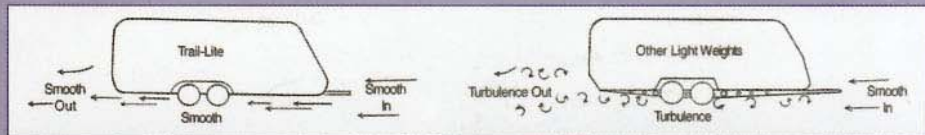

Trail-Lite uses modern race car technology to bring you towing ease and stability. Trail-Lite's enclosed chassis is clear of the exposed holding tanks, crossmembers and outriggers that create turbulence when the trailer is towed. Airflow is smooth and drag is greatly reduced. Towing a Trail-Lite is a breeze!