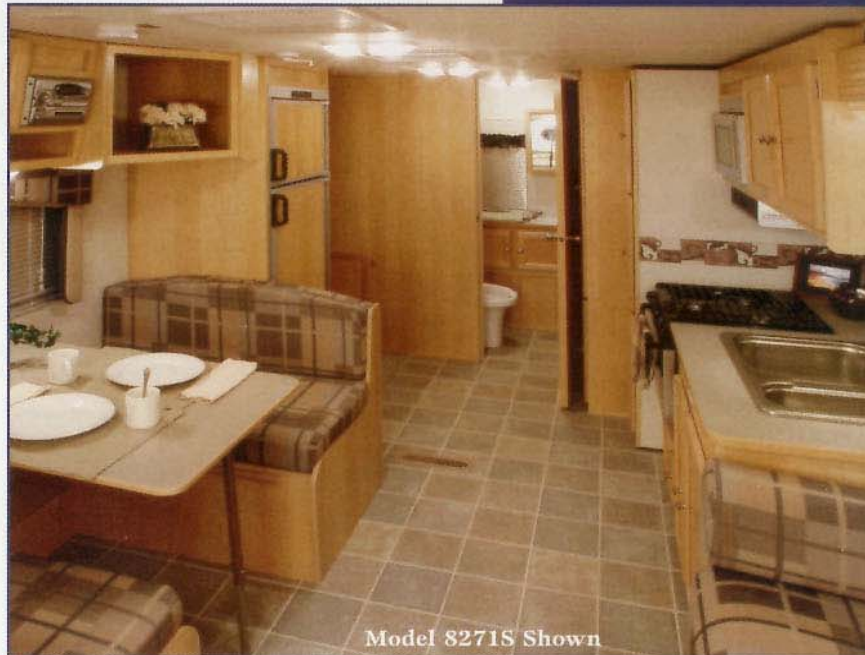

Model 8271S Shown