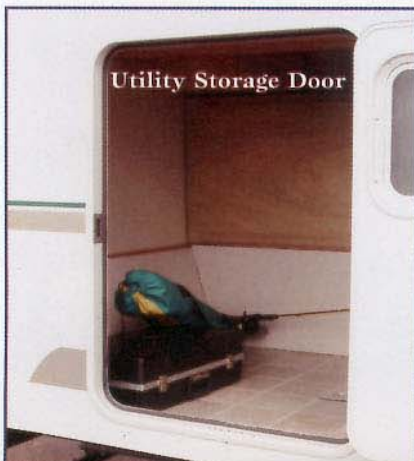

Utility Storage Door